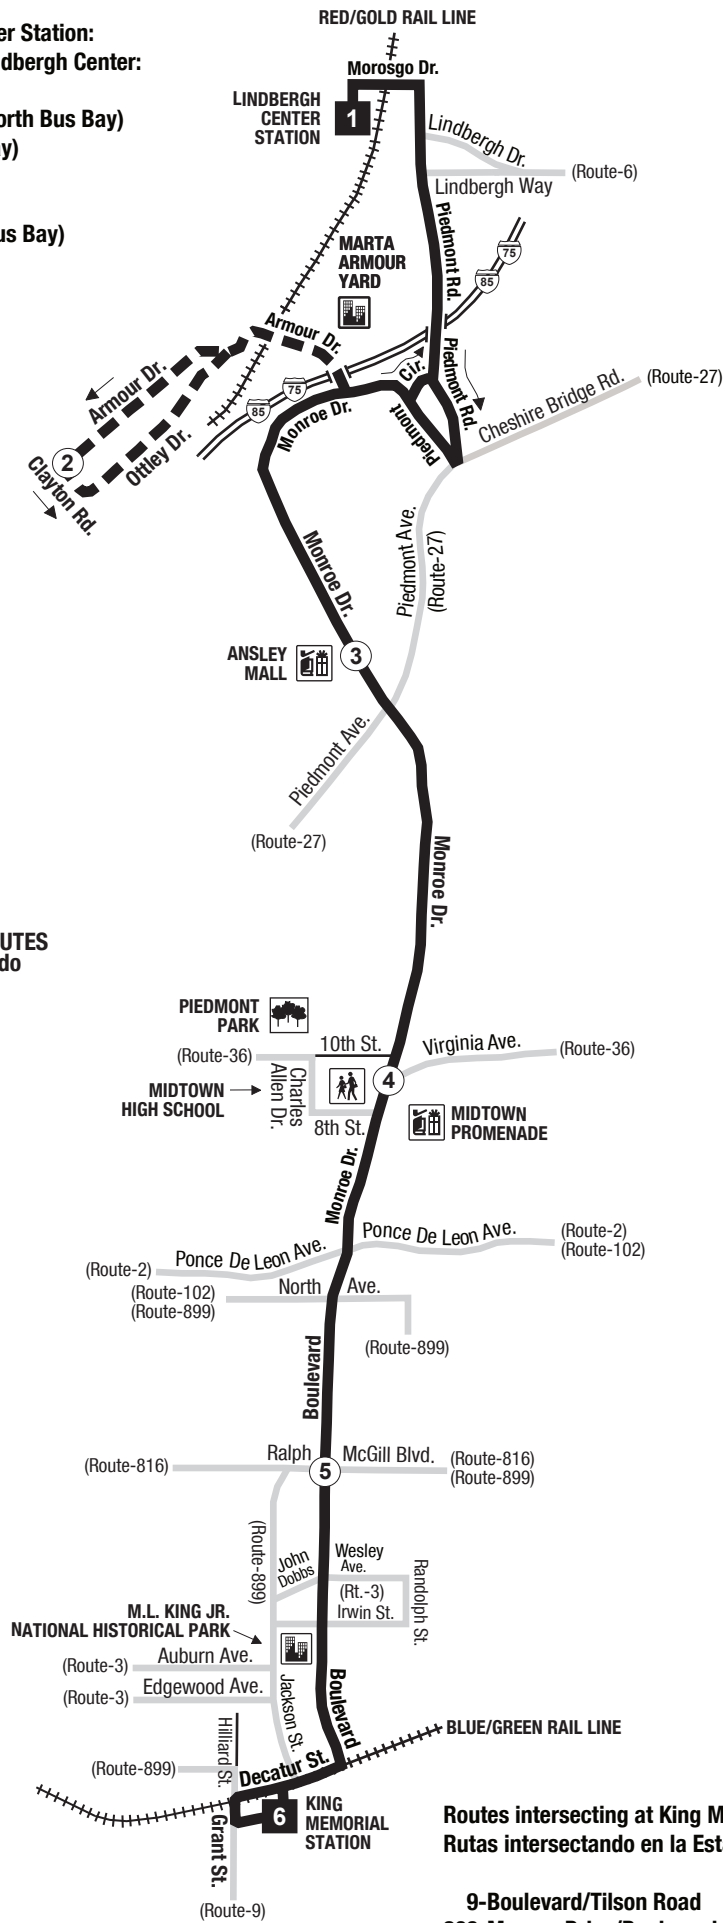

**Routes intersecting at Lindbergh Center Station:  
Rutas intersectando en la Estación Lindbergh Center:**

- 5-Piedmont Road/Sandy Springs (North Bus Bay)
- 6-Clifton Road/Emory (North Bus Bay)
- 30-Lavista Road (North Bus Bay)
- 39-Buford Highway (North Bus Bay)
- 809-Monroe Drive/Boulevard (North Bus Bay)
- Xpress (South Bus Bay)

**Routes intersecting at King Memorial Station:  
Rutas intersectando en la Estación King Memorial:**

- 9-Boulevard/Tilson Road
- 809-Monroe Drive/Boulevard
- 899-Old Fourth Ward