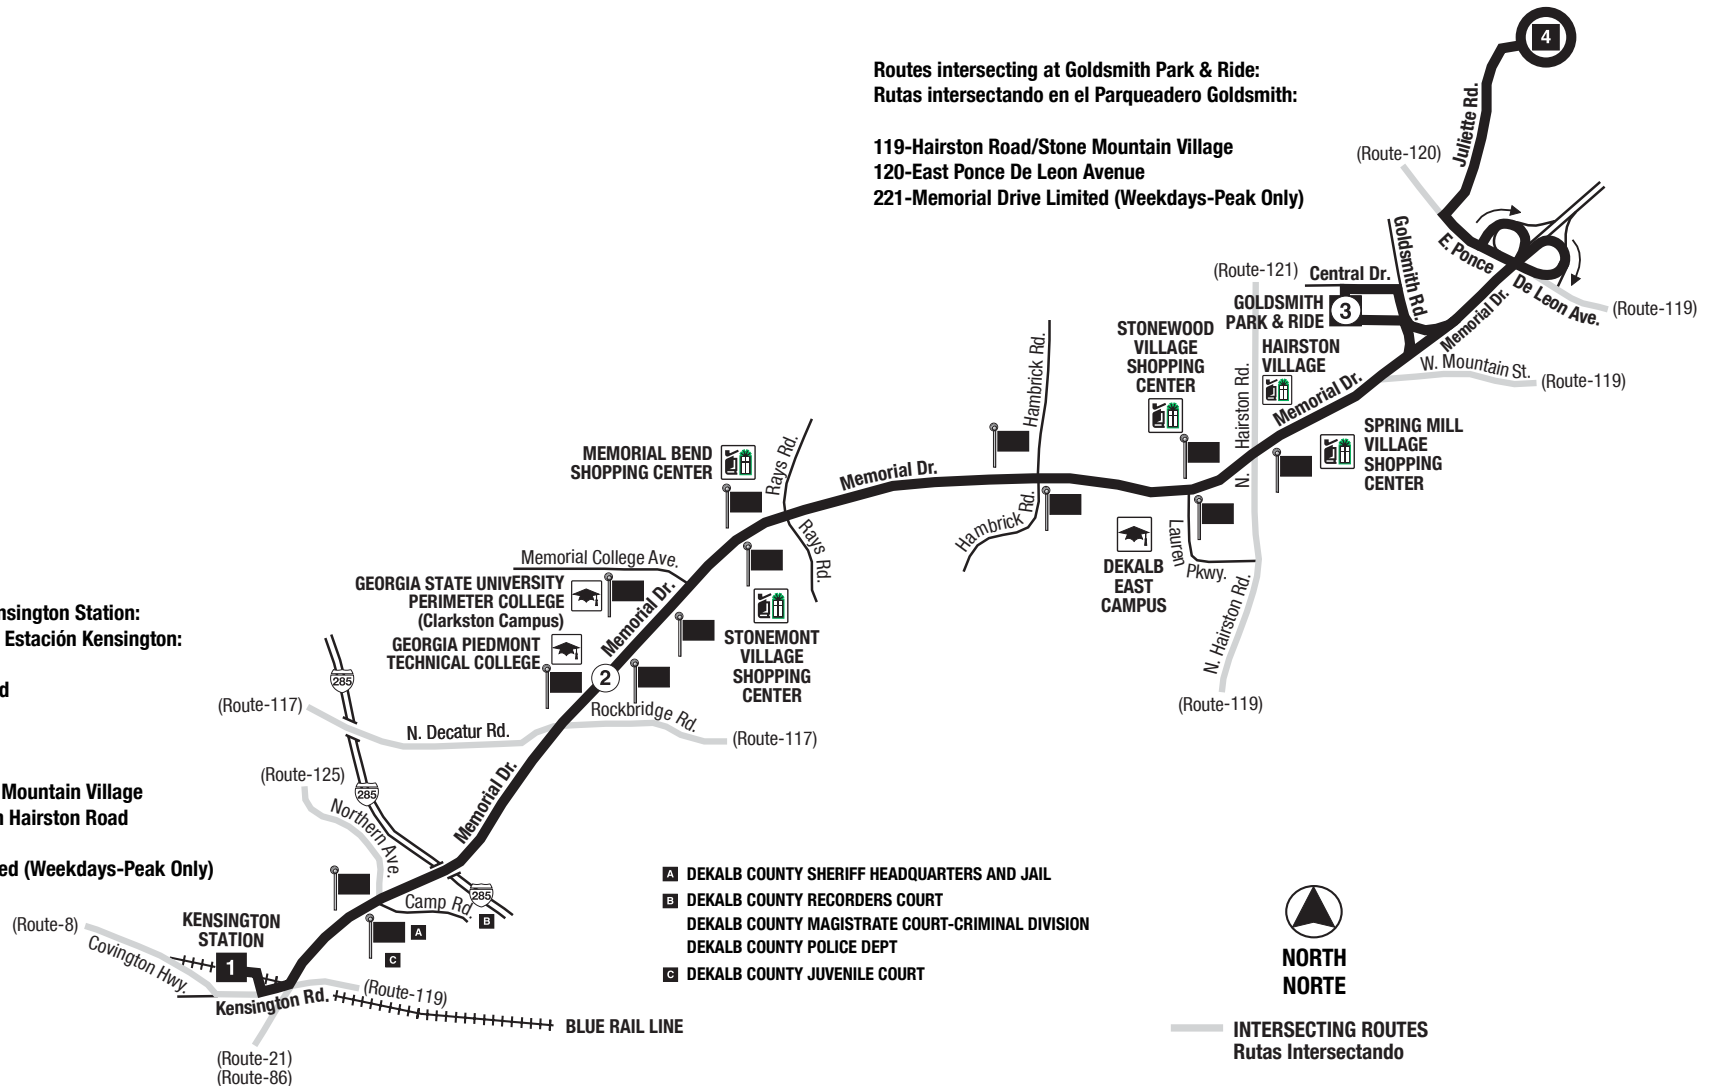

**Routes intersecting at Kensington Station:
Rutas intersectando en la Estación Kensington:**

- 8-North Druid Hills Road
- 21-Memorial Drive
- 86-Fairington Road
- 115-Covington Highway
- 119-Hairston Road/Stone Mountain Village
- 121-Memorial Drive/North Hairston Road
- 125-Clarkston
- 221-Memorial Drive Limited (Weekdays-Peak Only)

**Routes intersecting at Goldsmith Park & Ride:
Rutas intersectando en el Parqueadero Goldsmith:**

- 119-Hairston Road/Stone Mountain Village
- 120-East Ponce De Leon Avenue
- 221-Memorial Drive Limited (Weekdays-Peak Only)

- A** DEKALB COUNTY SHERIFF HEADQUARTERS AND JAIL
- B** DEKALB COUNTY RECORDERS COURT
- DEKALB COUNTY MAGISTRATE COURT-CRIMINAL DIVISION
- DEKALB COUNTY POLICE DEPT
- C** DEKALB COUNTY JUVENILE COURT

**NORTH
NORTE**

— INTERSECTING ROUTES
Rutas Intersectando

 Bus stop at these locations only.
Las paradas de autobús sólo en estos lugares.